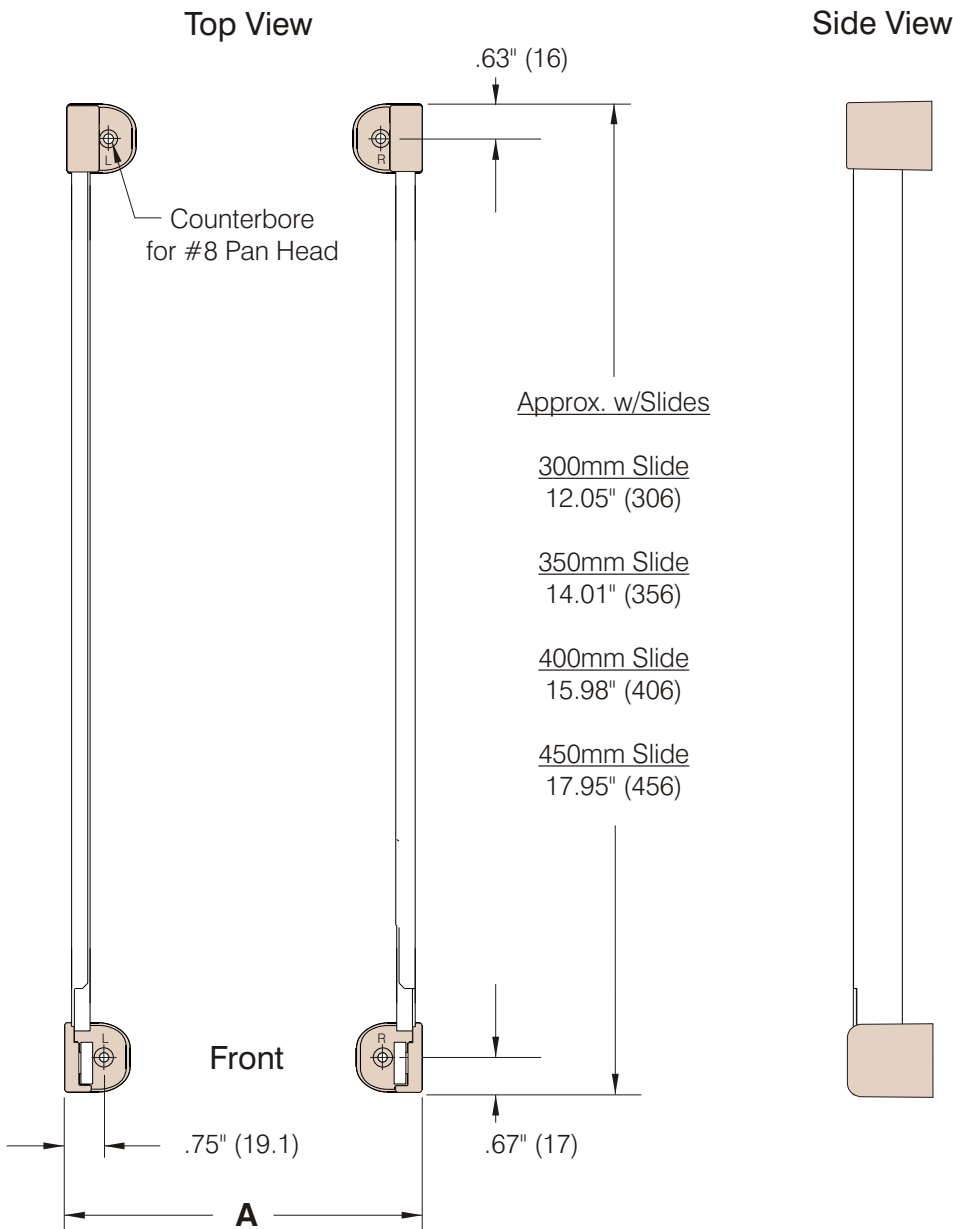

## S200

Tray	A		
	1 Row	2 Row	3 Row
#381 thru #388	7.23" (183.6)	13.95" (354.3)	19.00" (482.6)
#396	9.81" (249.2)	18.99" (482.3)	28.17" (715.5)

Varies based on your Euro-Slide

### ORDERING INFORMATION

Part #	Description	Case
#S200	Surface Mount Brackets	250 sets

**1 Set = 4 Brackets**  
Screws are not included!

### Installation

Brackets slide onto the ends of your Euro-Slides.

Fits non-flange slides:  
Fulterer FR1920.NF  
and Hafele 423.38  
May also fit other brands.