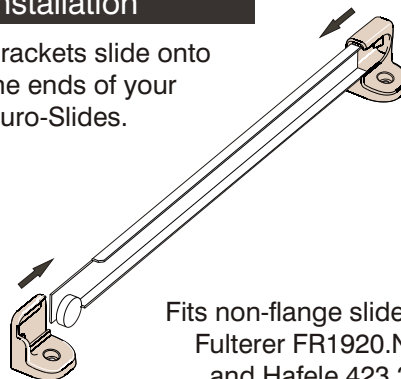

### ORDERING INFORMATION

Part #	Description	Case
#S200	Surface Mount Brackets	250 sets

**1 Set = 4 Brackets**  
Screws are not included!

### Installation

Brackets slide onto the ends of your Euro-Slides.

Fits non-flange slides:  
Fulterer FR1920.NF  
and Hafele 423.38  
May also fit other brands.